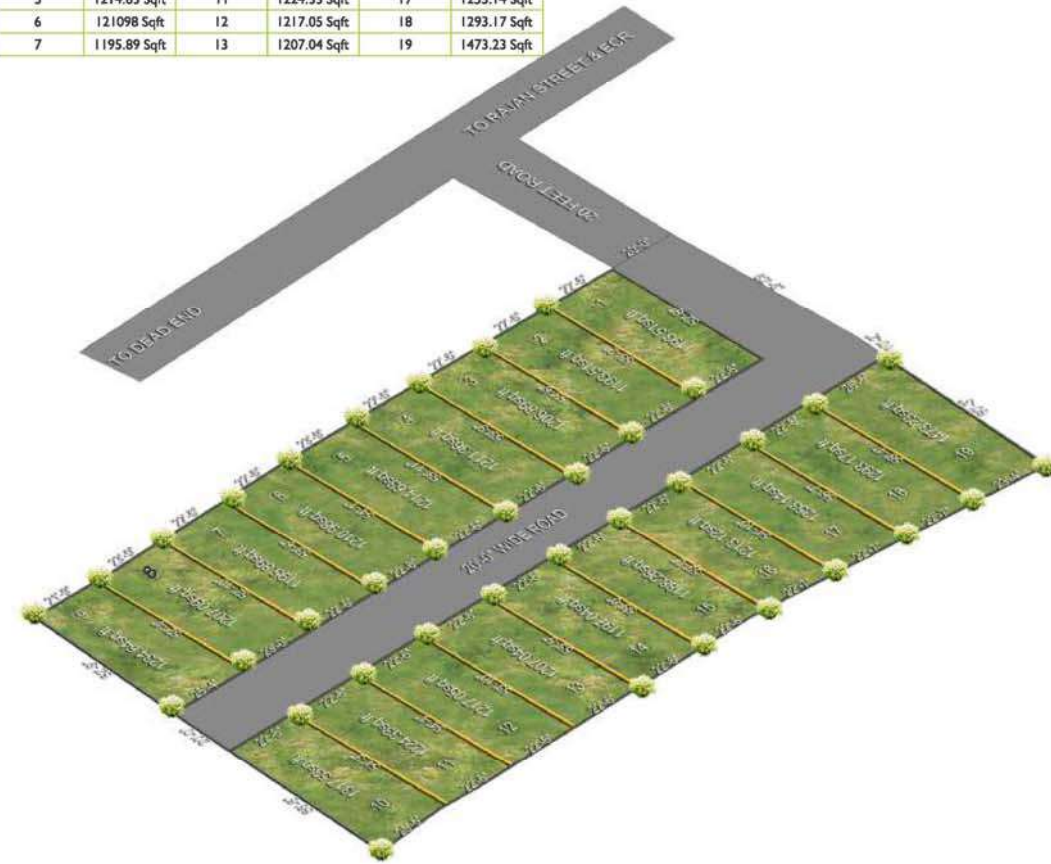

# NOW NO MORE WAITING TO BUILD YOUR DREAM HOUSE!

Presenting PEBBLE DROP the ready to  
build villa plots; for you and your dreams...

In the prime location of Chennai's Injabakkam, ECR, BMRS brings to you a ready to build gated community villa plot with all the amenities that you might be looking for your house to have. With just 500 mts away from ECR main road and Prarthana Drive in Theatre, this completely developed locality comes under Chennai Corporation Limit. What more, Pebbledrop has close proximity to city's main points like Triuvanmiyur, Adyar and OMR. BMRS will also provide construction assistance which includes Design, Build, & Interiors.

PLOT NO.	AREA	PLOT NO.	AREA	PLOT NO.	AREA
1&2	1193.51 Sqft	8	1207.09 Sqft	14	1197.04 Sqft
3	1206.89 Sqft	9	1234.64 Sqft	15	1188.26 Sqft
4	1211.36 Sqft	10	1317.53 Sqft	16	1213.12 Sqft
5	1214.63 Sqft	11	1224.33 Sqft	17	1253.14 Sqft
6	121098 Sqft	12	1217.05 Sqft	18	1293.17 Sqft
7	1195.89 Sqft	13	1207.04 Sqft	19	1473.23 Sqft

# Pebble Drop

GATED COMMUNITY PLOTS